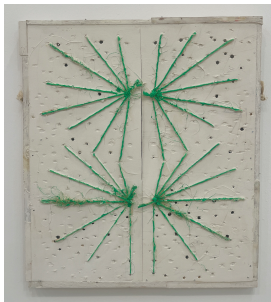

FLY LIKE A FLEA

SINK LIKE A STONE

Michelle Segre

Parasitrea
acrylic polymer, cheesecloth, canvas, yarn, steel
108 x 132 x 5"
2024

Lavamajore
glazed ceramic, steel, yarn, aluminum, acrylic, wasp gall
49 x 50 x 52"
2024

Cosmopavlova II
glazed ceramic, steel, aluminum, acrylic, birds' nests
52 x 76 x 53"
2024

Guy Corriero

Bather
plaster, burlap
68 x 50 x 15"
2019

Bather II
plaster, burlap
51 x 44 x 15"
2023

Father Figure
mixed media on wood
28 1/2 x 9"
2019

Home Body
mixed media on wood
26 1/2 x 10"
2024

Face Painting
mixed media on wood
19 x 10 1/2"
2022

Big Pretty
mixed media on wood
10 1/2 x 24"
2018

Bottle Boy
mixed media on wood
10 1/2 x 28 1/2"
2022

Sweet Spider
mixed media on wood
12 1/2 x 14 1/2"
2019

Half Moon High
mixed media on wood
15 1/2 x 12 1/2"
2018

Circus Town
Mixed media on wood
9 1/2 x 27 1/2"
2017