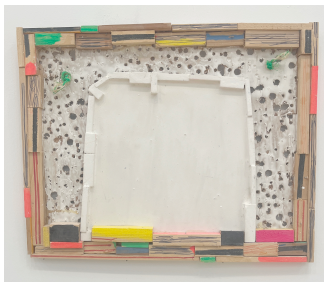

FLY LIKE A FLEA

SINK LIKE A STONE

Michelle Segre

Parasitrea
acrylic polymer, cheesecloth, canvas, yarn, steel
108 x 132 x 5"
2024

Lavamajore
glazed ceramic, steel, yarn, aluminum, acrylic, wasp gall
49 x 50 x 52"
2024

Cosmopavlova II
glazed ceramic, steel, aluminum, acrylic, birds' nests
52 x 76 x 53"
2024

Guy Corriero

Bather
plaster, burlap
68 x 50 x 15"
2019

Bather II
plaster, burlap
51 x 44 x 15"
2023

Father Figure
mixed media on wood
28 1/2 x 9"
2019

Home Body
mixed media on wood
26 1/2 x 10"
2024

Face Painting
mixed media on wood
19 x 10 1/2"
2022

Big Pretty
mixed media on wood
10 1/2 x 24"
2018

Bottle Boy
mixed media on wood
10 1/2 x 28 1/2"
2022

Sweet Spider
mixed media on wood
12 1/2 x 14 1/2"
2019